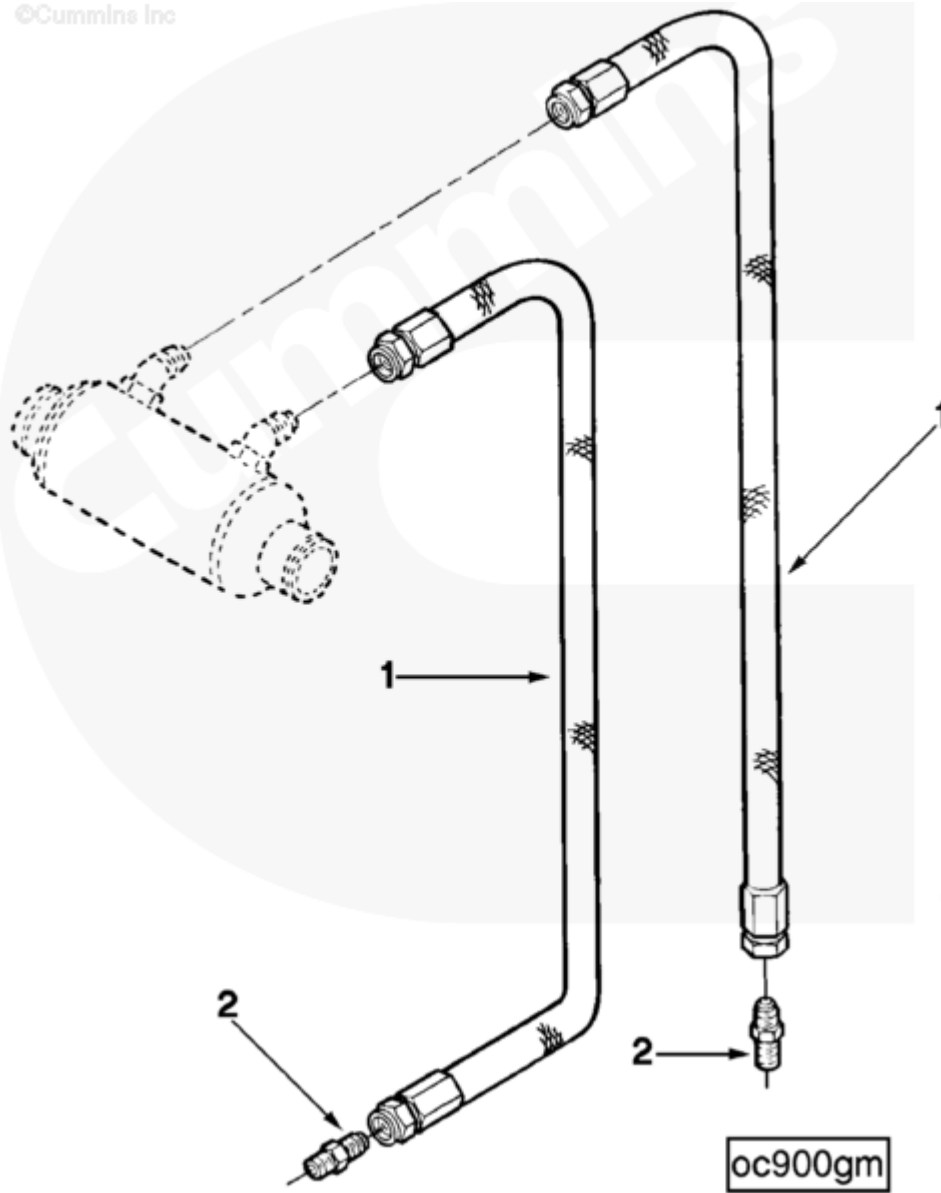

SMALL | MEDIUM | LARGE

Cart	Ref No	Part Number	Part Description	Required	Remarks
View My Cart					
		OC9704	Marine Gear Oil Cooler		Cooler, Marine Gear Oil...(More)
					(Plumbing)
					For Use With Marine Gear:
					MPM IRM-220-A
					Tilt: 0 Degree
<input type="checkbox"/>	1	3916046	Flexible Hose	2	
<input type="checkbox"/>	2	3914557	Plain Adapter	2	